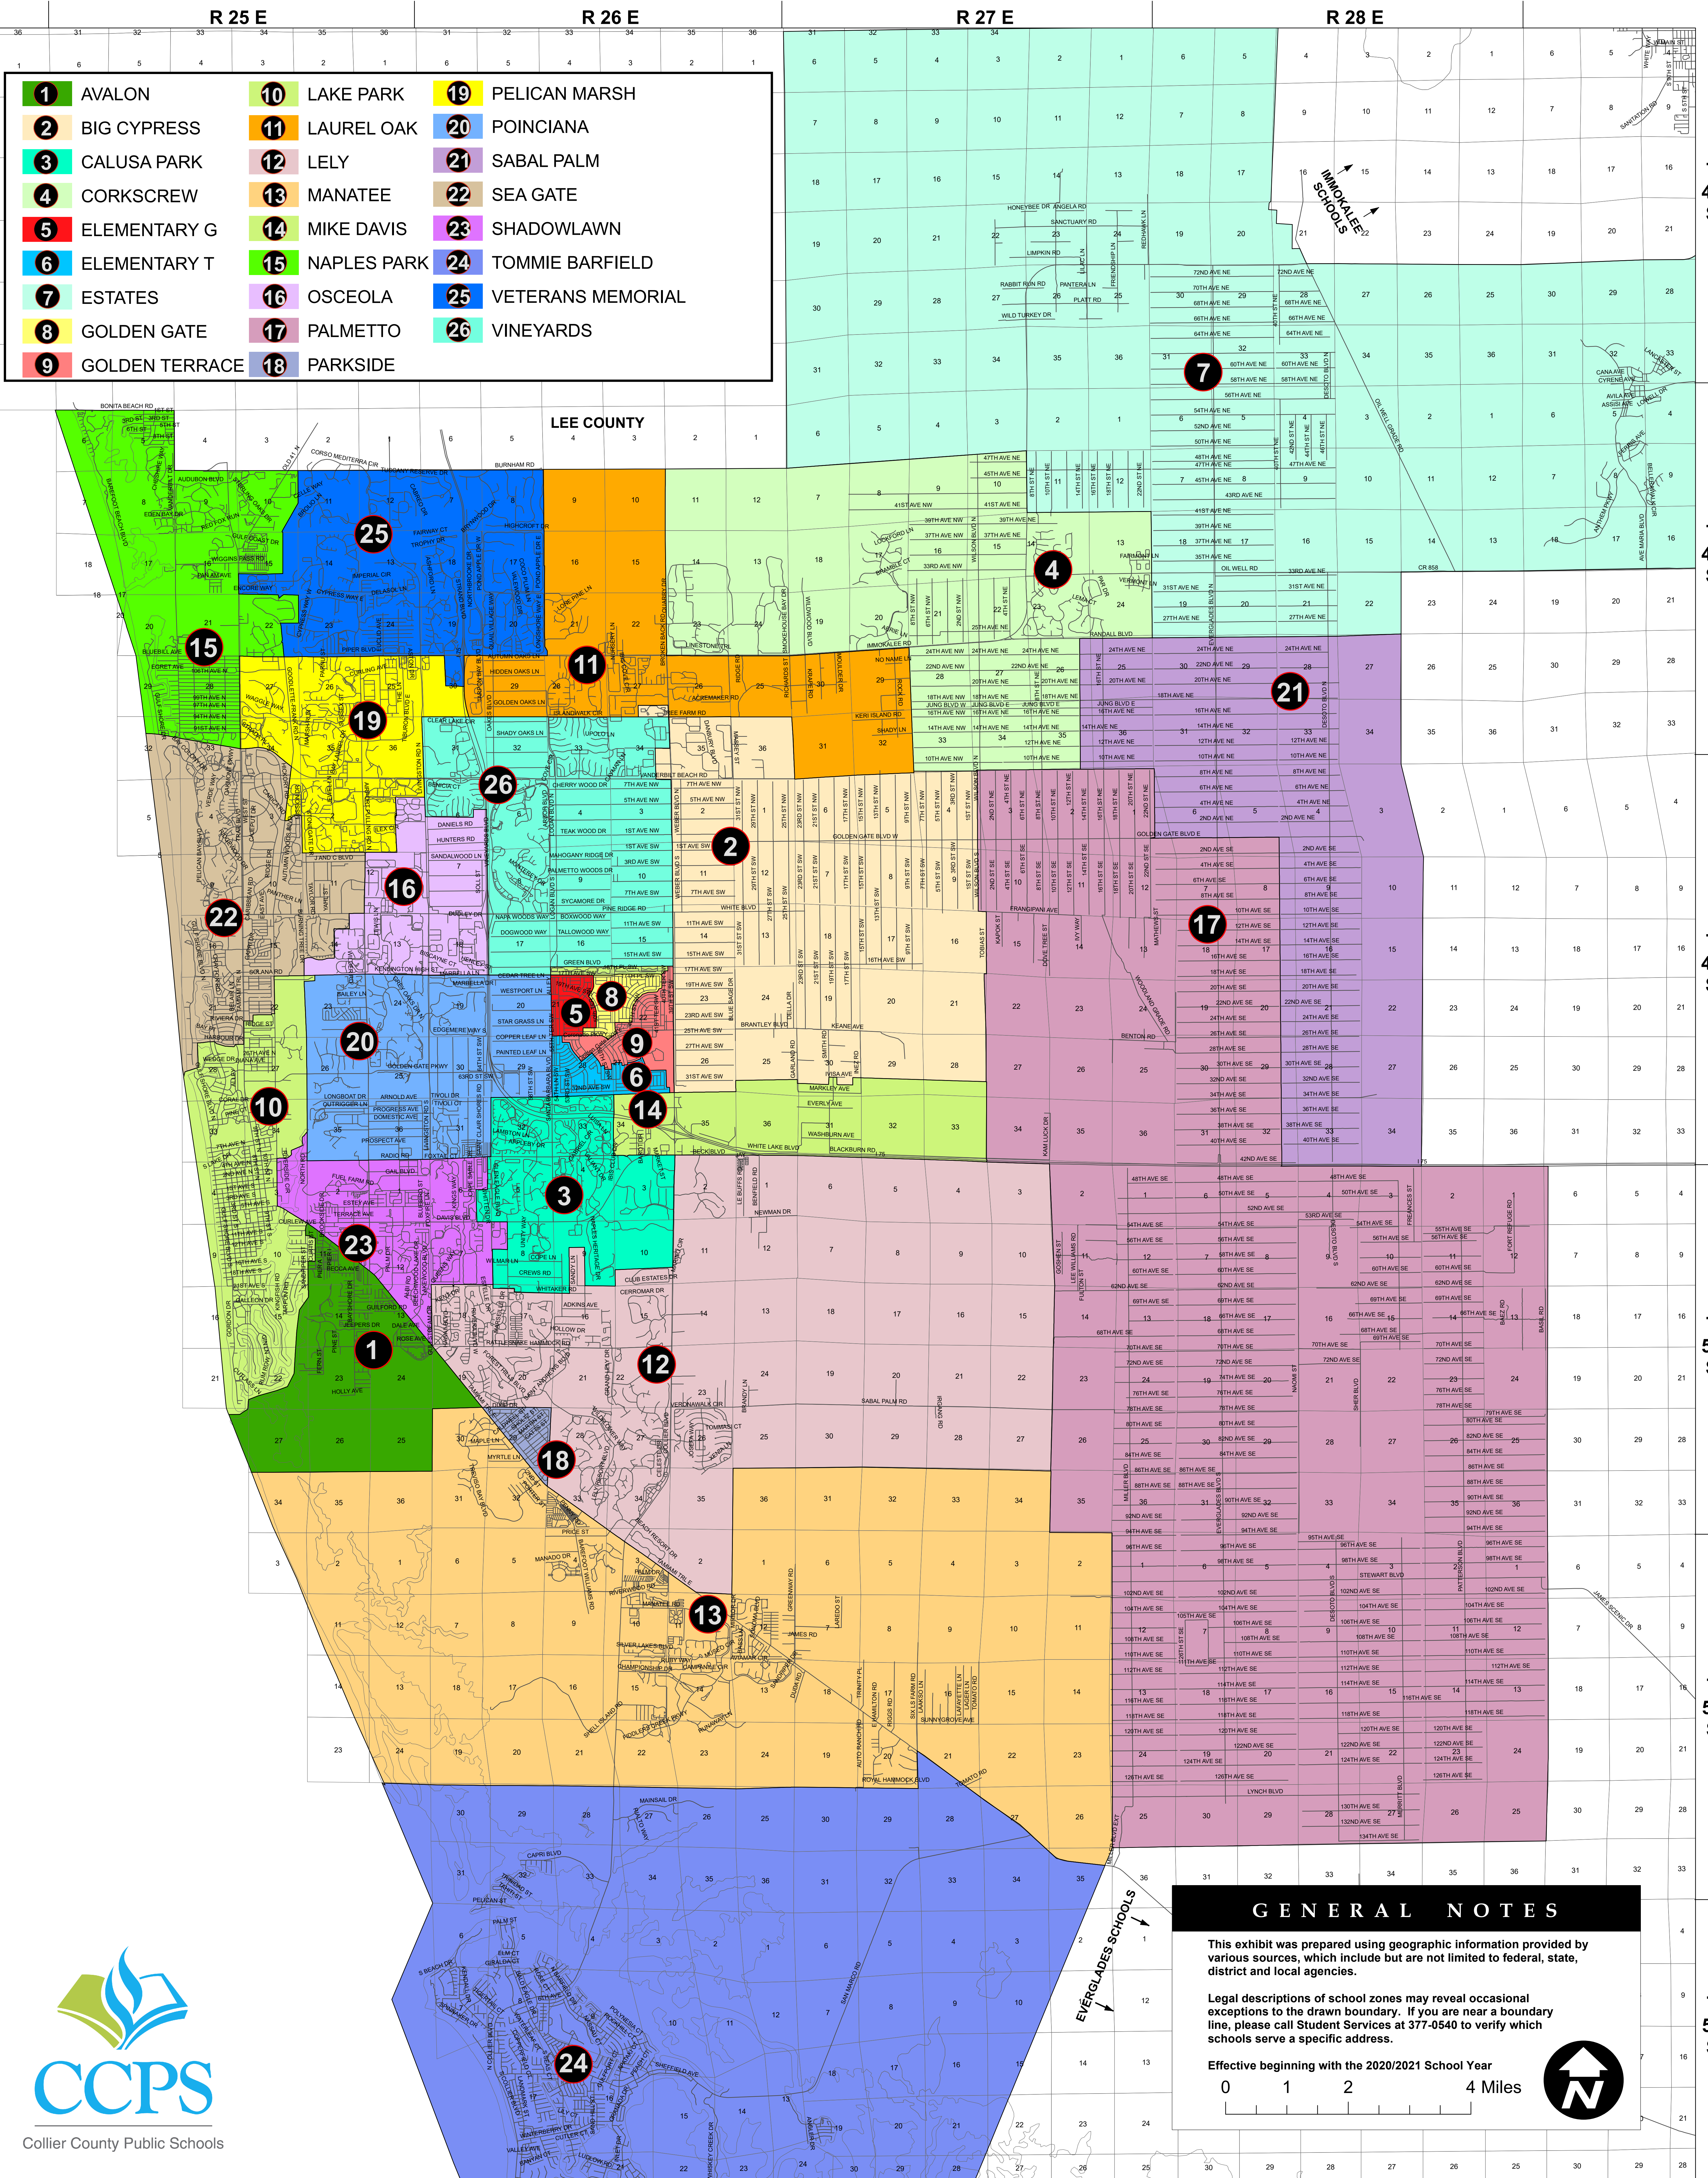

# ELEMENTARY SCHOOL ATTENDANCE ZONES

<b>1</b> AVALON	<b>10</b> LAKE PARK	<b>19</b> PELICAN MARSH
<b>2</b> BIG CYPRESS	<b>11</b> LAUREL OAK	<b>20</b> POINCIANA
<b>3</b> CALUSA PARK	<b>12</b> LELY	<b>21</b> SABAL PALM
<b>4</b> CORKSCREW	<b>13</b> MANATEE	<b>22</b> SEA GATE
<b>5</b> ELEMENTARY G	<b>14</b> MIKE DAVIS	<b>23</b> SHADOWLAWN
<b>6</b> ELEMENTARY T	<b>15</b> NAPLES PARK	<b>24</b> TOMMY BARFIELD
<b>7</b> ESTATES	<b>16</b> OSCEOLA	<b>25</b> VETERANS MEMORIAL
<b>8</b> GOLDEN GATE	<b>17</b> PALMETTO	<b>26</b> VINEYARDS
<b>9</b> GOLDEN TERRACE	<b>18</b> PARKSIDE	

**GENERAL NOTES**

This exhibit was prepared using geographic information provided by various sources, which include but are not limited to federal, state, district and local agencies.

Legal descriptions of school zones may reveal occasional exceptions to the drawn boundary. If you are near a boundary line, please call Student Services at 377-0540 to verify which schools serve a specific address.

Effective beginning with the 2020/2021 School Year

0 1 2 4 Miles

EVERGLADES SCHOOLS

IMMOBILE SCHOOLS

T 47 S  
T 48 S  
T 49 S  
T 50 S  
T 51 S  
T 52 S