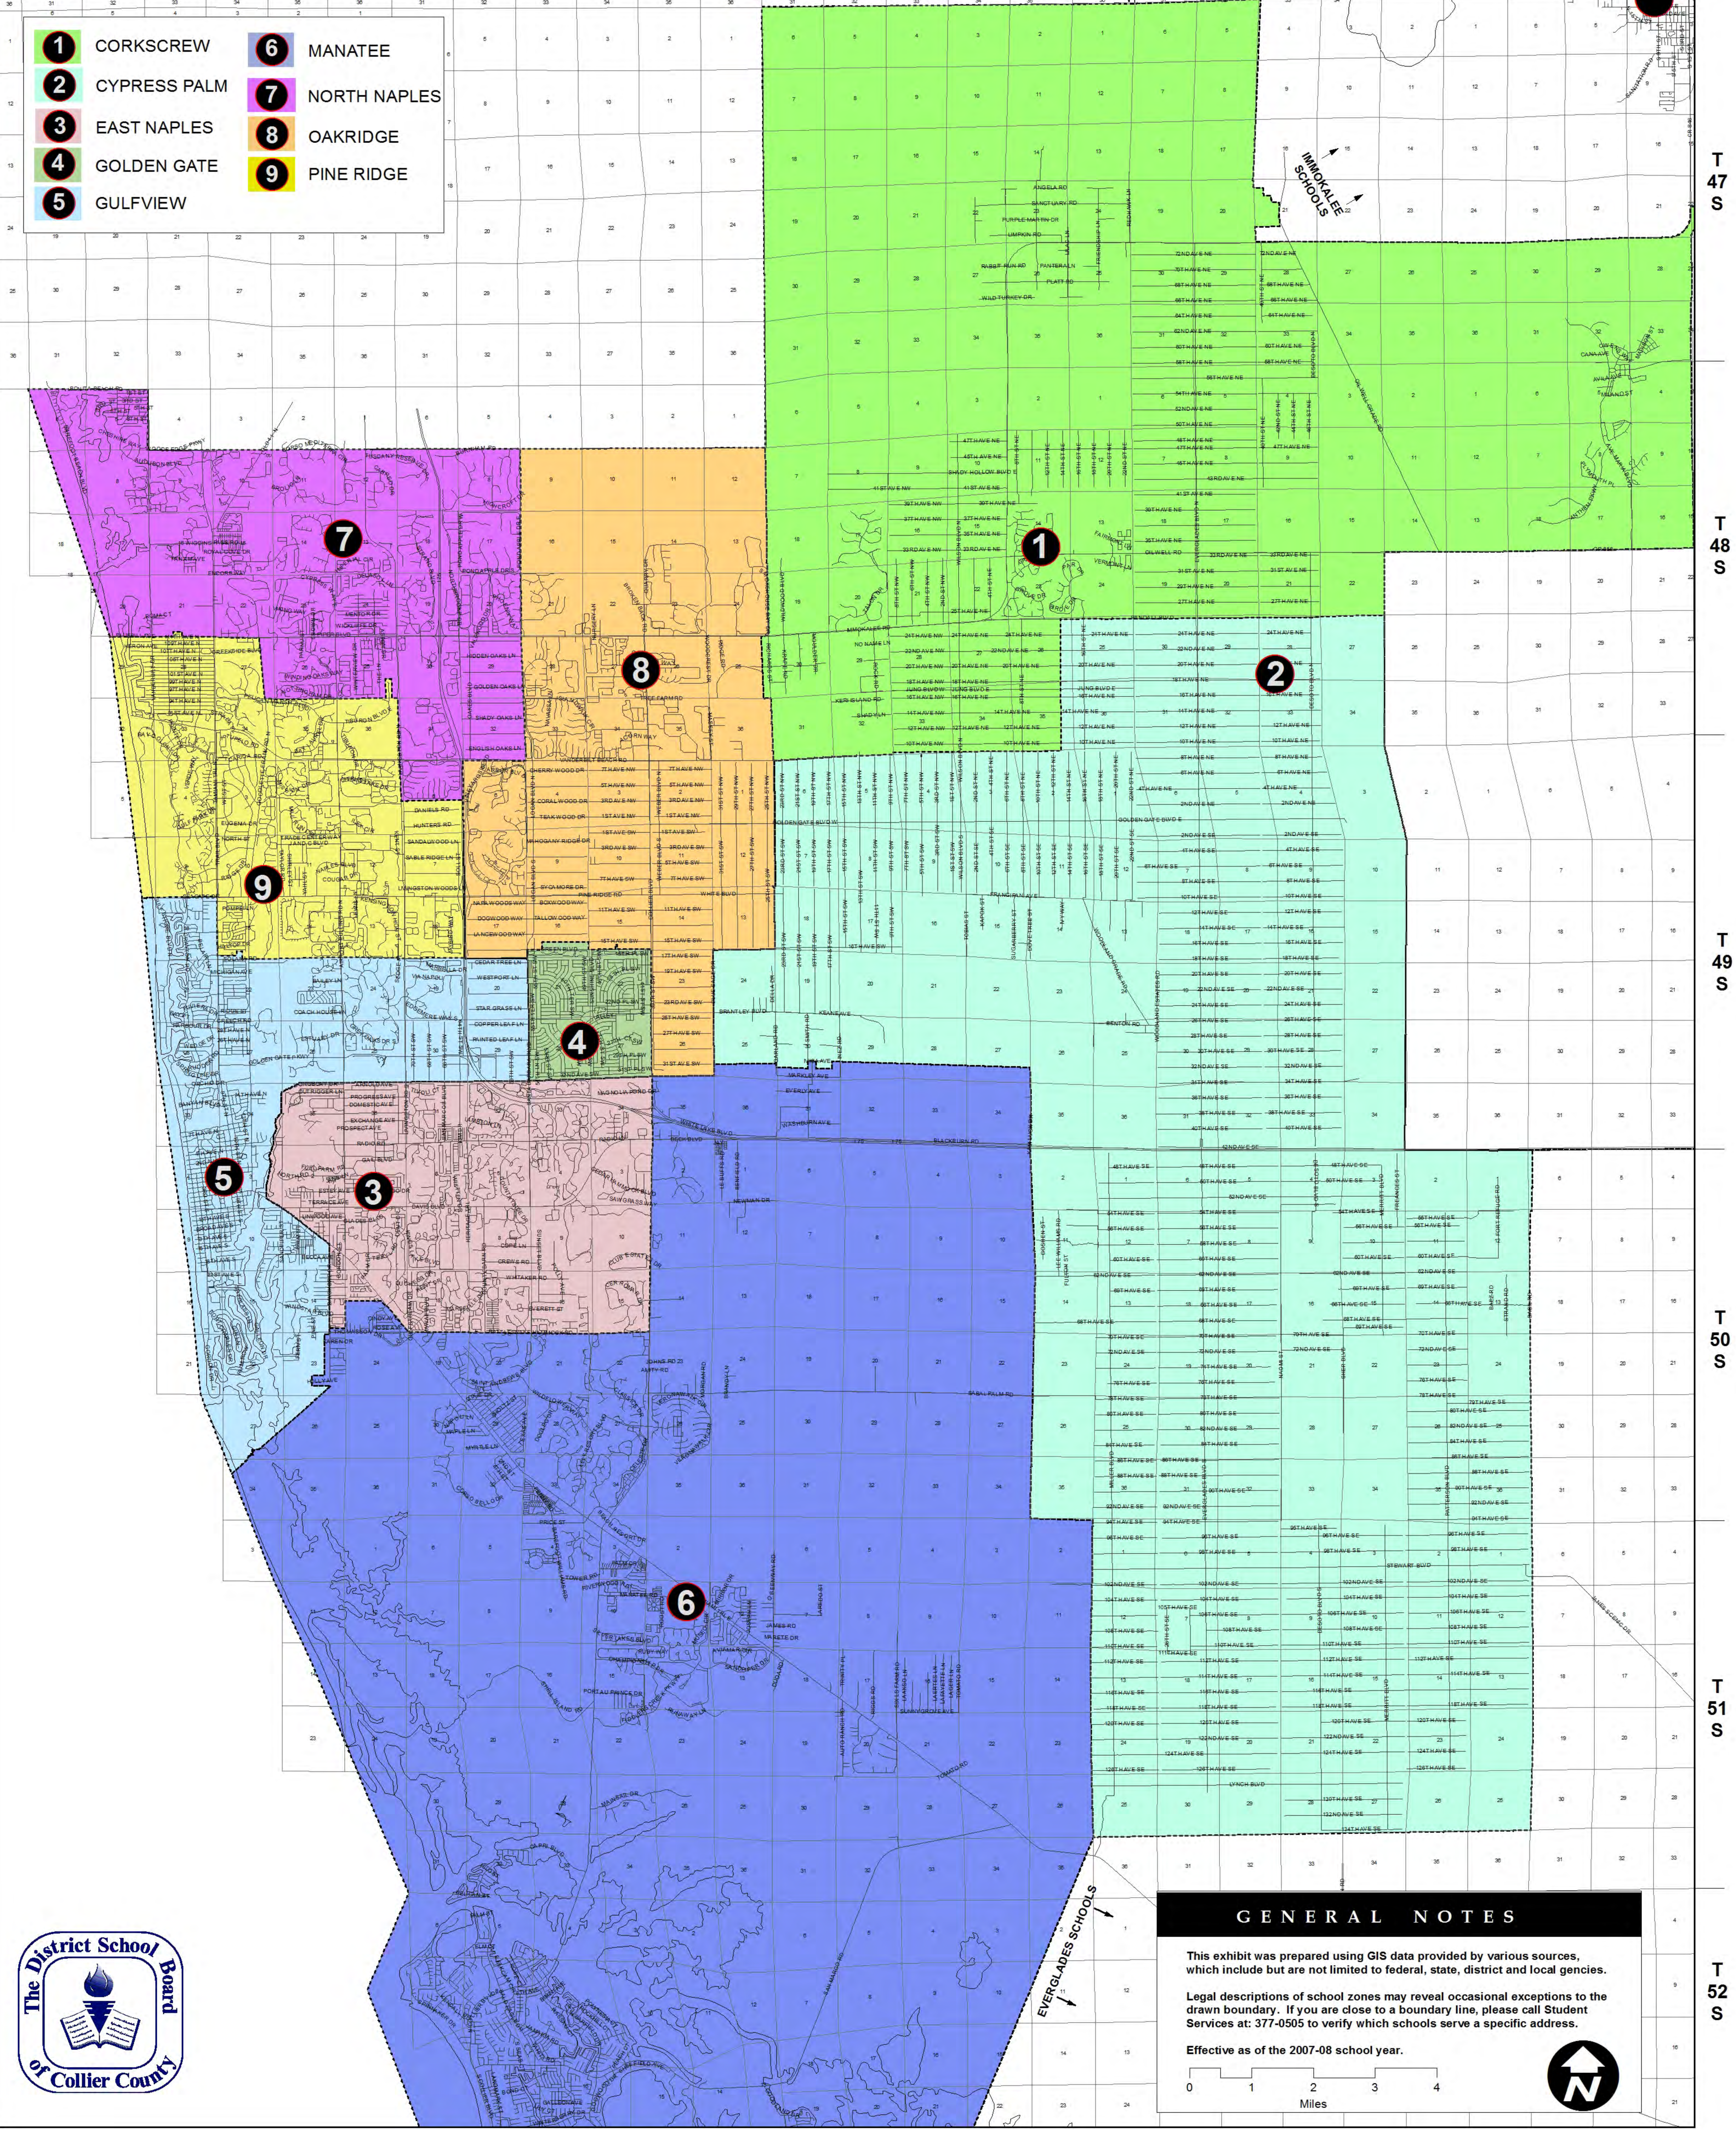

MIDDLE SCHOOL ATTENDANCE ZONES

R 25 E

R 26 E

R 27 E

R 28 E

- | | | | |
|----------|--------------|----------|--------------|
| 1 | CORKSCREW | 6 | MANATEE |
| 2 | CYPRESS PALM | 7 | NORTH NAPLES |
| 3 | EAST NAPLES | 8 | OAKRIDGE |
| 4 | GOLDEN GATE | 9 | PINE RIDGE |
| 5 | GULFVIEW | | |

GENERAL NOTES

This exhibit was prepared using GIS data provided by various sources, which include but are not limited to federal, state, district and local agencies.

Legal descriptions of school zones may reveal occasional exceptions to the drawn boundary. If you are close to a boundary line, please call Student Services at: 377-0505 to verify which schools serve a specific address.

Effective as of the 2007-08 school year.

T 47 S
T 48 S
T 49 S
T 50 S
T 51 S
T 52 S