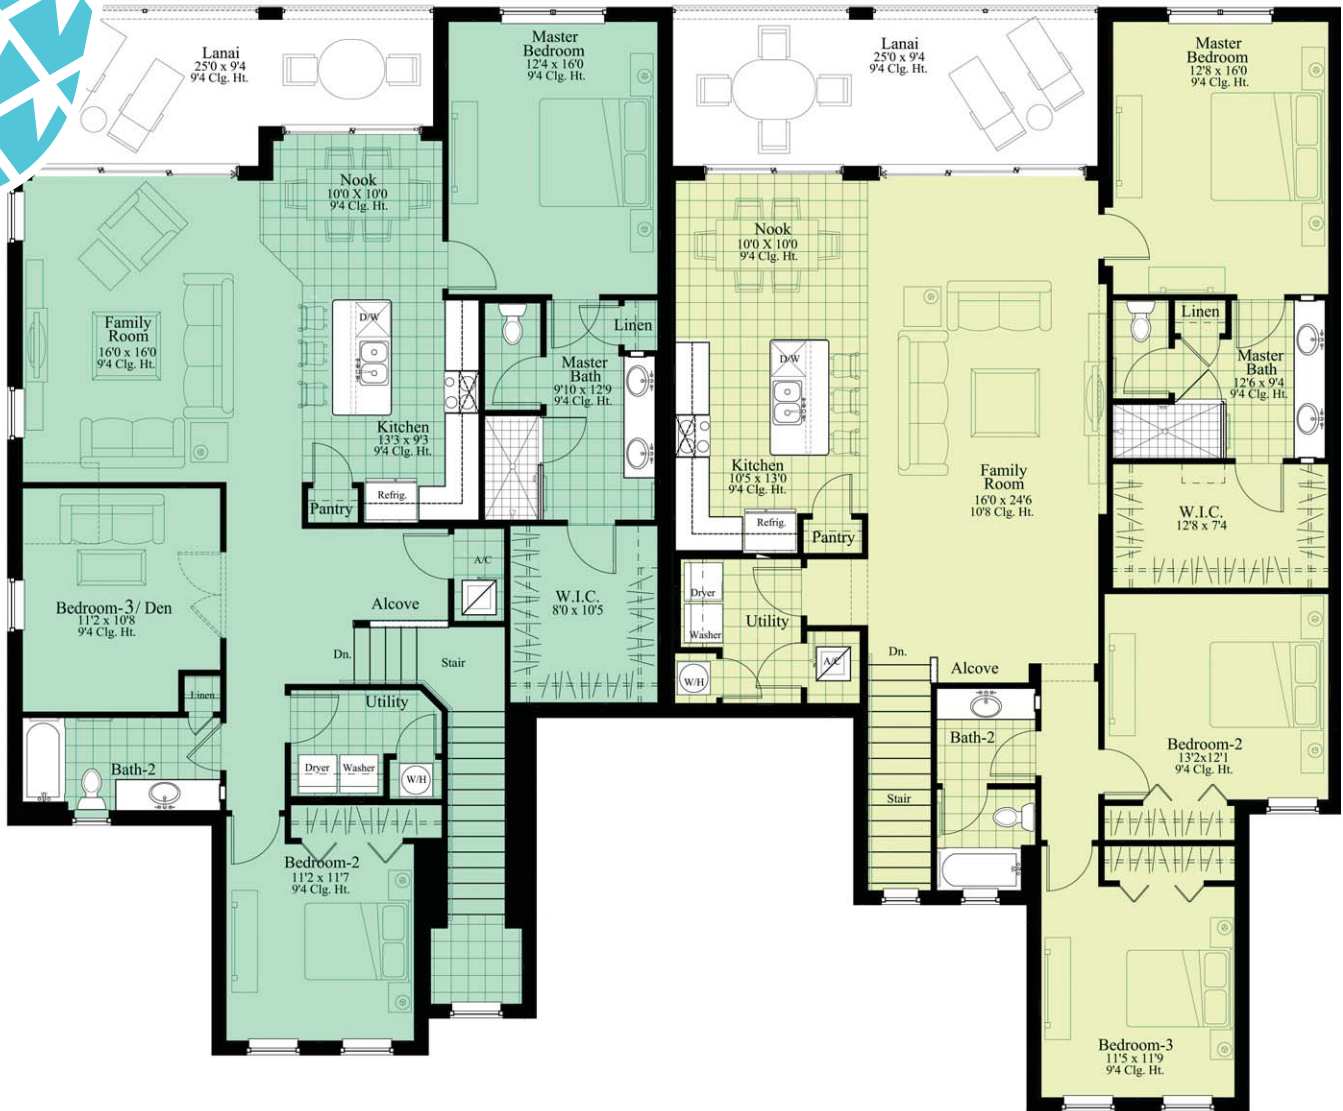

Windemere

Whitehaven

WINDEMERE

Total Living Area.....	1,660
Lanai.....	207
Garage.....	231
Covered Entry.....	26
<hr/>	
Total Area.....	2,124

WHITEHAVEN

Total Living Area.....	1,725
Lanai.....	232
Garage.....	372
Covered Entry.....	58
<hr/>	
Total Area.....	2,387